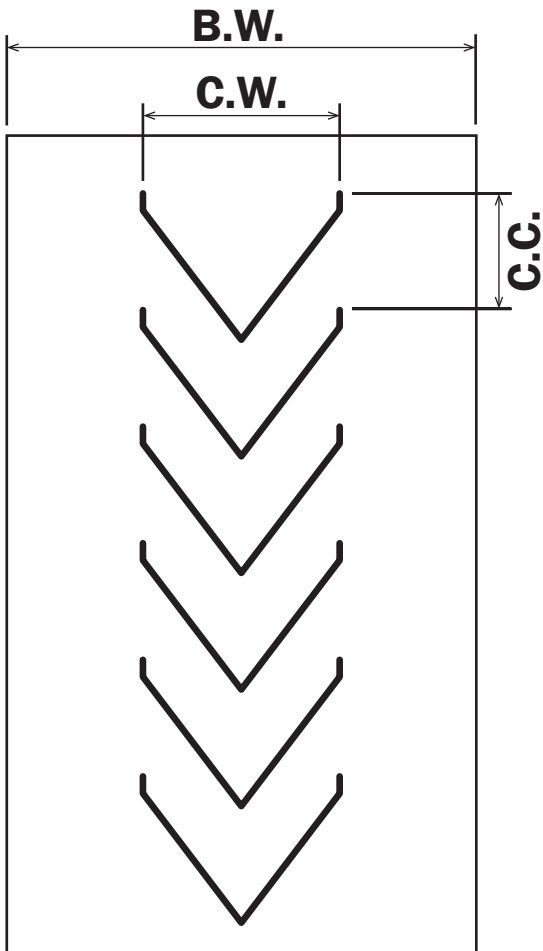

## “Stone Slinger” 1/8 x 1/16, 14” wide

<b>B.W.</b> BELT WIDTH	<b>C.W.</b> CLEAT WIDTH	<b>C.C.</b> CLEAT CENTERS	<b>C.H.</b> CLEAT HEIGHT
14"	11"	6"	0.472"