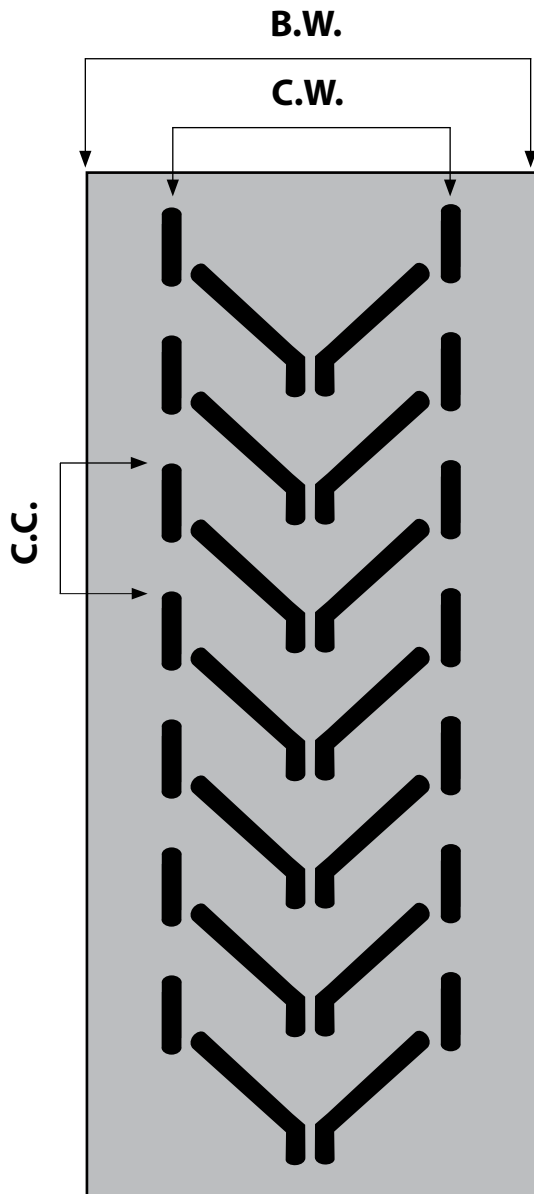

**MULHERN
BELTING, INC.**

Oakland, NJ
Atlanta, GA
Fairfield, OH
Michigan City, IN
Kansas City, MO

5-6731-C25

C25 Milling Chevron, CW/21.25", 3 Ply 225, 1/8 x 1/16, RMA1

B.W. Belt Width	C.W. Cleat Width	C.C. Cleat Centers	C.H. Cleat Height
23.25" to 39.37"	21.25"	9.85"	1"