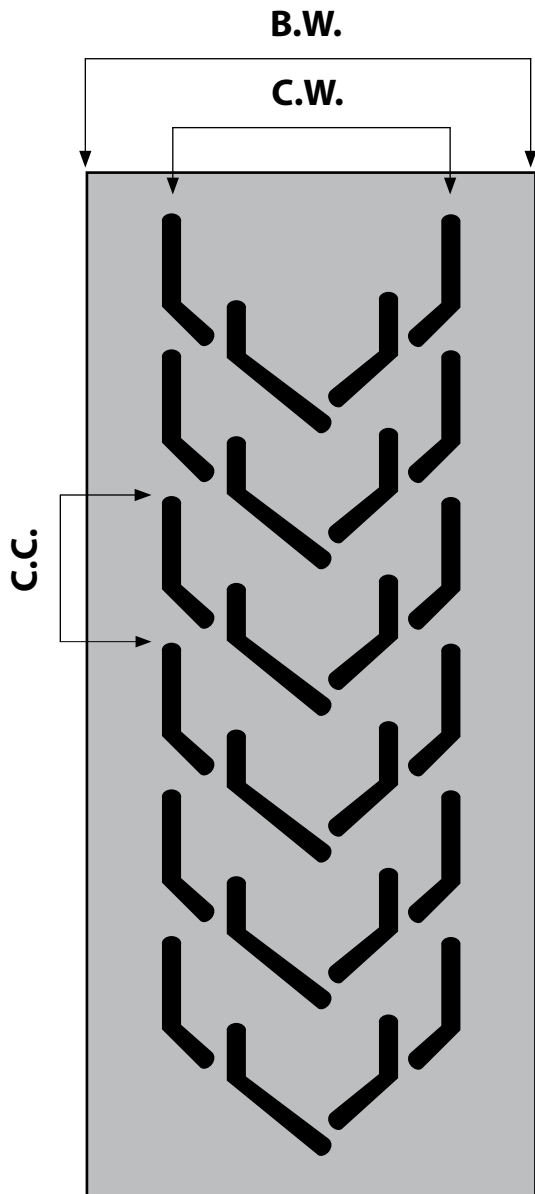

**MULHERN
BELTING, INC.**

Oakland, NJ
Atlanta, GA
Fairfield, OH
Michigan City, IN
Kansas City, MO

5-6731-D32

D32 Milling Chevron, CW/22.75", 3 Ply 225, 1/8 x 1/16, RMA1

B.W. Belt Width	C.W. Cleat Width	C.C. Cleat Centers	C.H. Cleat Height
24.75" to 39.37"	22.75"	13"	1.25"