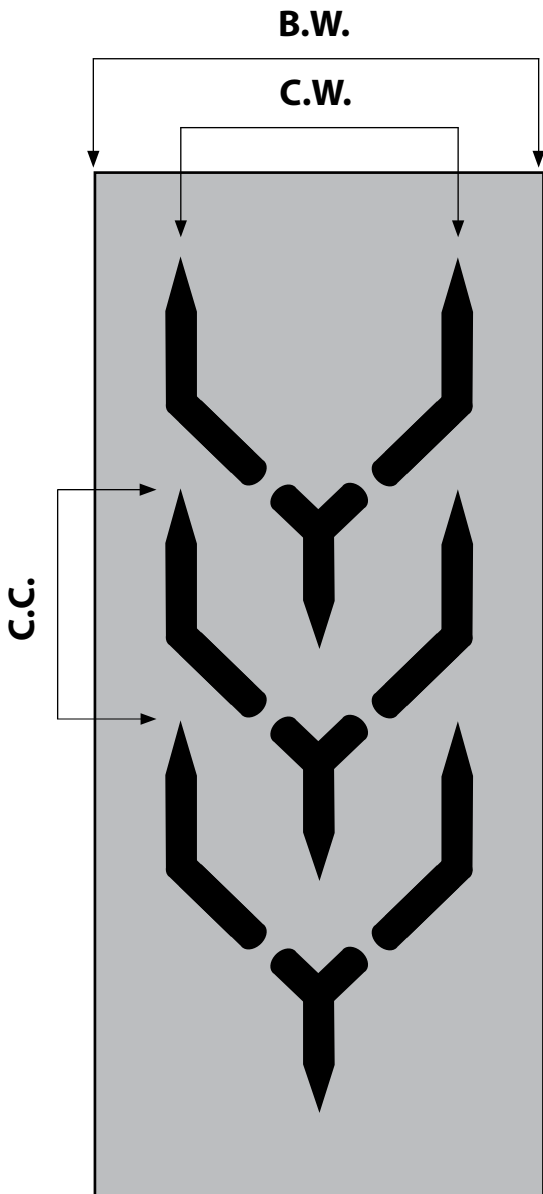

**MULHERN  
BELTING, INC.**

Oakland, NJ  
Atlanta, GA  
Fairfield, OH  
Michigan City, IN  
Kansas City, MO

**5-6731-Y32**

**Y32 Milling Chevron, CW/17.75", 3 Ply 225, 1/8 x 1/16, RMA1**

<b>B.W.</b> Belt Width	<b>C.W.</b> Cleat Width	<b>C.C.</b> Cleat Centers	<b>C.H.</b> Cleat Height
<b>19.75"</b> to <b>39.37"</b>	<b>17.75"</b>	<b>11.75"</b>	<b>1.25"</b>