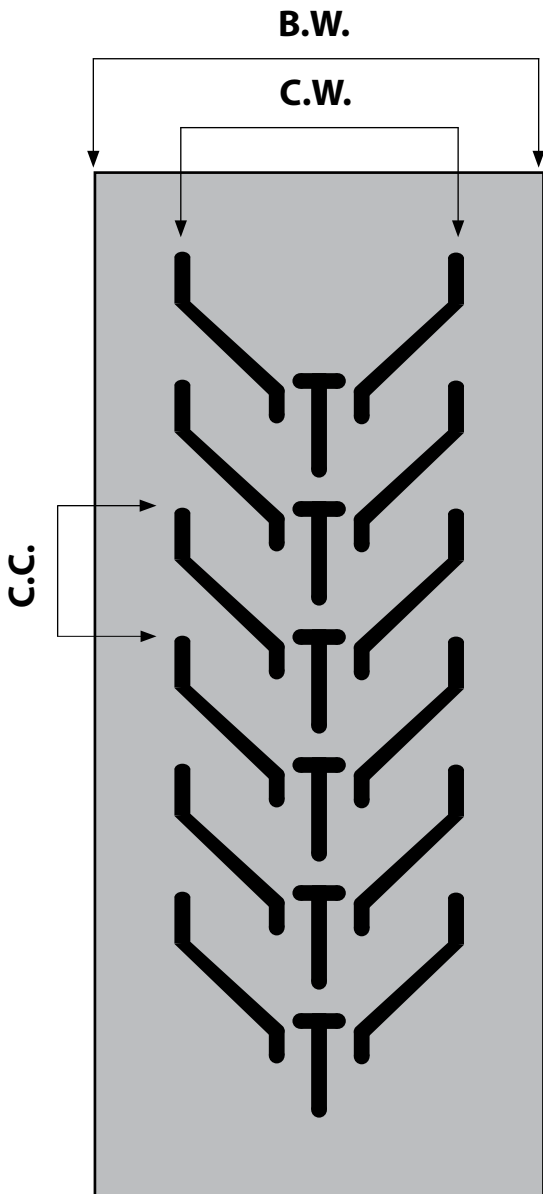

**MULHERN
BELTING, INC.**

Oakland, NJ
Atlanta, GA
Fairfield, OH
Michigan City, IN
Kansas City, MO

5-6831-S25

S25 Milling Chevron, CW/30", 3 Ply 330, 3/16 x 1/16

B.W. Belt Width	C.W. Cleat Width	C.C. Cleat Centers	C.H. Cleat Height
32" to 47.25"	30"	13-1/2"	1"